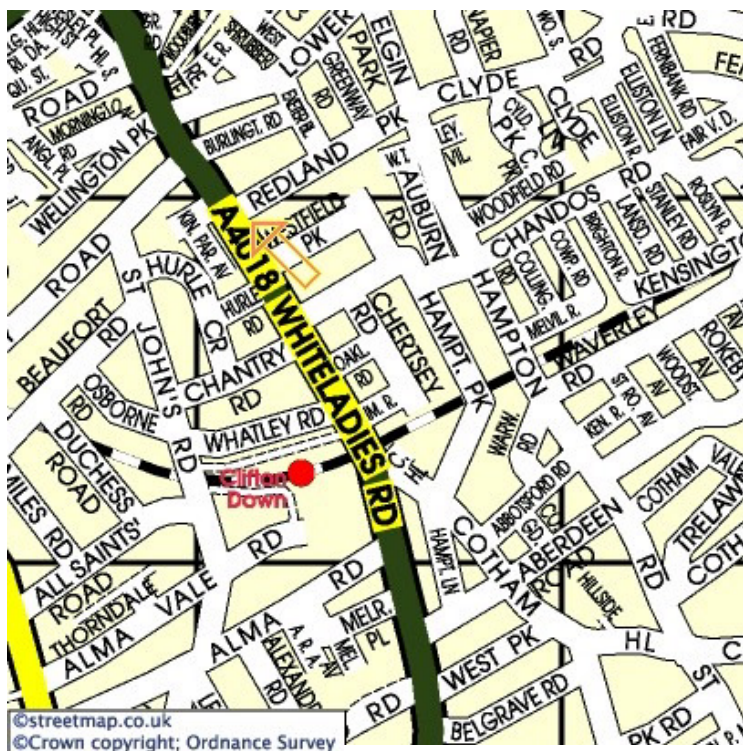

### By train

Our office is a five-minute walk from Clifton Down Station, which has direct links to Bristol Temple Meads.

### By bus

Bus numbers 1, 40, 41, 43, 54, 8 and 9 all travel to Whiteladies Road.

You can view a timetable from the First Group bus company –

<http://www.firstgroup.com/ukbus/southwest/bristol>

Map by streetmap.co.uk